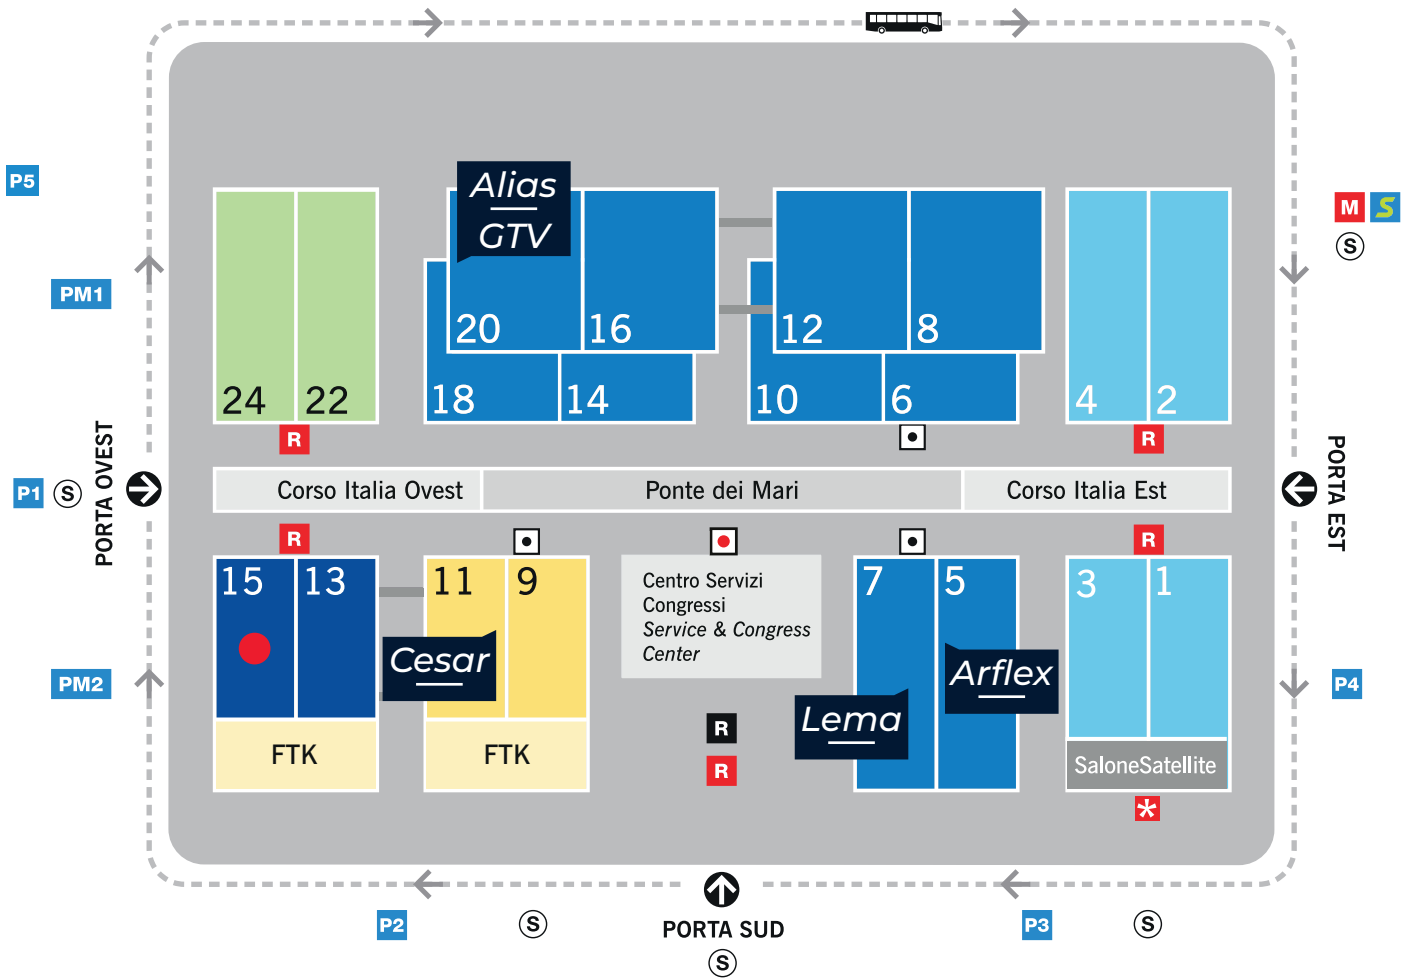

07/12.06.2022

Pianta del quartiere espositivo Plan of fairgrounds

Salone Internazionale del Mobile

Salone del Complemento d'Arredo / *International Furnishing Accessories Exhibition*

Workplace3.0 / *International Workspace Exhibition*

- Reception Stampa
Press Reception
- Reception/Ingresso
Reception/Entrance
- Ingresso diretto SaloneSatellite
Direct Entrance to SaloneSatellite

- SaloneSatellite
- Design with Nature curato da / *curated by* Mario Cucinella

- Parcheggio / *Parking*
- Parcheggio multipiano
Multistorey parking
- Metropolitana / *linea rossa Underground / red line*
- Stazione ferroviaria
Railway Station
- Circolare esterna
External shuttle bus
- Fermata circolare esterna
External shuttle bus stop