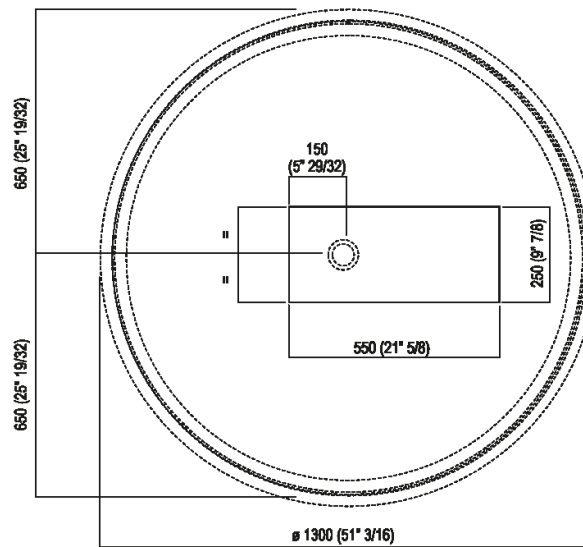

Materials

-  Concrete

Bathtub with round interior realised in Cementoskin® (coloured concrete paste) in different colors, with overflow integrated in the chromed waste trap .MET0722 included, without tap holes. For an easier installation of the bathtubs we recommend to use the template for the positioning of the waste trap AKITPZVAS.

Height:	58 cm	22" 53/64 inches
Diameter:	130 cm	51" 3/16 inches
Weight:	235 kg	518 lbs
Capacity:	465 l	123 gal
Packaging:	143 x 143 x 68 cm	65" 3/8 x 65" 3/8 x 28" 3/8 inches
Total weight:	300 kg	661 lbs

Main dimensions

Dimensions for recess

Dimensions for wall mounted taps

	A*	B**	C
FEZ 2 (EFEZ027)	750 (29 17/32)	-	80 (3 5/32)
LIMÓN (ELIM443)	750 (29 17/32)	-	80 (3 5/32)
MEMORY (EMEM324, EMEM343)	750 (29 17/32)	-	80 (3 5/32)
(EMEM342)	750 (29 17/32)	-	50 (1 31/32)
MEMORY MIX (EMIX437)	750 (29 17/32)	-	50 (1 31/32)
SQUARE (ERUB1117)	-	700 (27 9/16)	50 (1 31/32)
(ERUB1118)	-	700 (27 9/16)	80 (3 5/32)
SEN (ESEN0912V)	-	700 (27 9/16)	80 (3 5/32)

* inserasse gruppo / axial distance for tap
** filo inferiore gruppo / Tap's lower edge

Quote per piantane da terra

	A	B	C	D
FEZ 2 (EFEZ026, .MET885)	90 (3"35/64)	175 (6"57/64)	421 (16"37/64)	822 (32"23/64)
(EFEZ028)	135 (5"5/16)	230 (9"1/6)	477 (18"25/32)	877 (34"17/32)
LIMÓN (ELIM425)	135 (5"5/16)	230 (9"1/6)	477 (18"25/32)	877 (34"17/32)
MEMORY (EMEM325)	135 (5"5/16)	230 (9"1/6)	477 (18"25/32)	877 (34"17/32)
MEMORY MIX (EMIX425)	135 (5"5/16)	230 (9"1/6)	477 (18"25/32)	877 (34"17/32)
LIMÓN / MEMORY / MEMORY MIX (EMEM327)	90 (3"35/64)	175 (6"57/64)	421 (16"37/64)	822 (32"23/64)
SQUARE (ERUB1112, ERUB1115)	90 (3"35/64)	175 (6"57/64)	421 (16"37/64)	822 (32"23/64)
SEN (ESEN0911, ESEN0977)	90 (3"35/64)	175 (6"57/64)	421 (16"37/64)	822 (32"23/64)