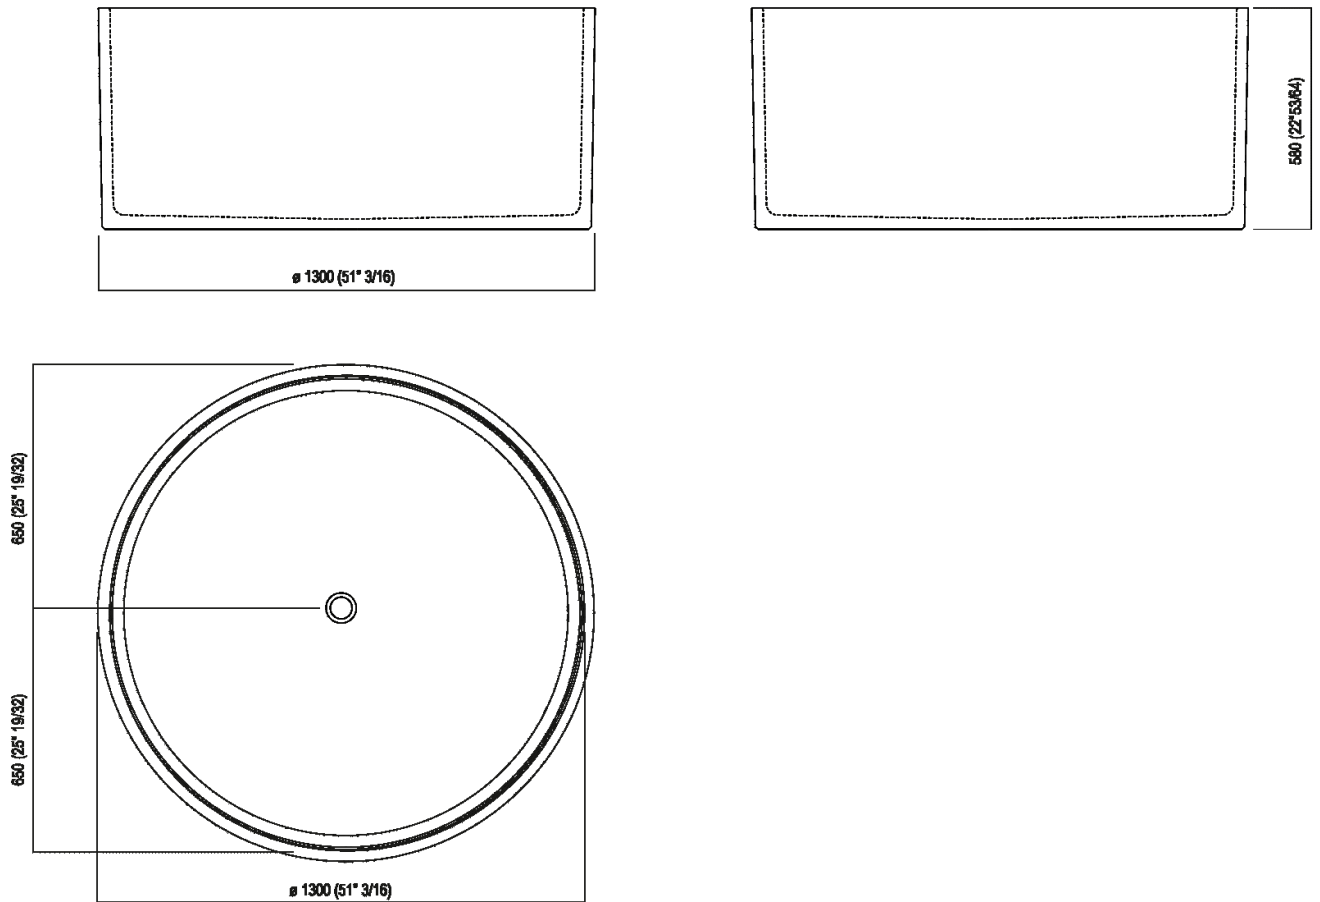

Materials

-  Concrete

Bathtub with round interior realised in Cementoskin® (coloured concrete paste) in different colors, with overflow integrated in the chromed waste trap .MET0722 included, without tap holes. For an easier installation of the bathtubs we recommend to use the template for the positioning of the waste trap AKITPZVAS.

Height:	58 cm	22" 53/64 inches
Diameter:	130 cm	51" 3/16 inches
Weight:	235 kg	518 lbs
Capacity:	465 l	123 gal
Packaging:	143 x 143 x 68 cm	65" 3/8 x 65" 3/8 x 28" 3/8 inches
Total weight:	300 kg	661 lbs

Main dimensions

Dimensions for recess

Dimensions for wall mounted taps

	A*	B**	C
FEZ 2 (EFEZ027)	750 (29 17/32)	-	80 (3 5/32)
LIMÓN (ELIM443)	750 (29 17/32)	-	80 (3 5/32)
MEMORY (EMEM324, EMEM343)	750 (29 17/32)	-	80 (3 5/32)
(EMEM342)	750 (29 17/32)	-	50 (1 31/32)
MEMORY MIX (EMIX437)	750 (29 17/32)	-	50 (1 31/32)
SQUARE (ERUB1117)	-	700 (27 9/16)	50 (1 31/32)
(ERUB1118)	-	700 (27 9/16)	80 (3 5/32)
SEN (ESEN0912V)	-	700 (27 9/16)	80 (3 5/32)

* inserasse gruppo / axial distance for tap
** filo inferiore gruppo / Tap's lower edge

Quote per piantane da terra

	A	B	C	D
FEZ 2 (EFEZ026, .MET885)	90 (3"35/64)	175 (6"57/64)	421 (16"37/64)	822 (32"23/64)
(EFEZ028)	135 (5"5/16)	230 (9"1/6)	477 (18"25/32)	877 (34"17/32)
LIMÓN (ELIM425)	135 (5"5/16)	230 (9"1/6)	477 (18"25/32)	877 (34"17/32)
MEMORY (EMEM325)	135 (5"5/16)	230 (9"1/6)	477 (18"25/32)	877 (34"17/32)
MEMORY MIX (EMIX425)	135 (5"5/16)	230 (9"1/6)	477 (18"25/32)	877 (34"17/32)
LIMÓN / MEMORY / MEMORY MIX (EMEM327)	90 (3"35/64)	175 (6"57/64)	421 (16"37/64)	822 (32"23/64)
SQUARE (ERUB1112, ERUB1115)	90 (3"35/64)	175 (6"57/64)	421 (16"37/64)	822 (32"23/64)
SEN (ESEN0911, ESEN0977)	90 (3"35/64)	175 (6"57/64)	421 (16"37/64)	822 (32"23/64)