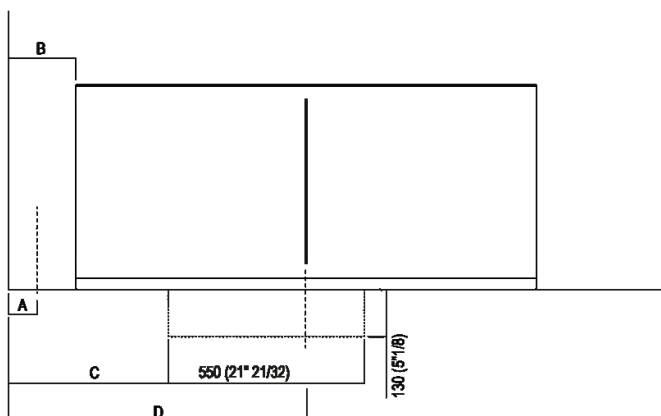

Materials

-  Concrete

Bathtub with round interior realised in Cementoskin® (coloured concrete paste) in different colors, with overflow integrated in the chromed waste trap .MET0722 included, without tap holes. For an easier installation of the bathtubs we recommend to use the template for the positioning of the waste trap AKITPZVAS.

Height:	58 cm	22" 53/64 inches
Diameter:	130 cm	51" 3/16 inches
Weight:	235 kg	518 lbs
Capacity:	465 l	123 gal
Packaging:	143 x 143 x 68 cm	65" 3/8 x 65" 3/8 x 28" 3/8 inches
Total weight:	300 kg	661 lbs

Main dimensions

Dimensions for recess

Dimensions for wall mounted taps

	A*	B**	C
FEZ 2 (EFEZ027)	750 (29 17/32)	-	80 (3 5/32)
LIMÓN (ELIM443)	750 (29 17/32)	-	80 (3 5/32)
MEMORY (EMEM324, EMEM343)	750 (29 17/32)	-	80 (3 5/32)
(EMEM342)	750 (29 17/32)	-	50 (1 31/32)
MEMORY MIX (EMIX437)	750 (29 17/32)	-	50 (1 31/32)
SQUARE (ERUB1117)	-	700 (27 9/16)	50 (1 31/32)
(ERUB1118)	-	700 (27 9/16)	80 (3 5/32)
SEN (ESEN0912V)	-	700 (27 9/16)	80 (3 5/32)

* inserasse gruppo / axial distance for tap
** filo inferiore gruppo / Tap's lower edge

Quote per piantane da terra

	A	B	C	D
FEZ 2 (EFEZ026, .MET885)	90 (3"35/64)	175 (6"57/64)	421 (16"37/64)	822 (32"23/64)
(EFEZ028)	135 (5"5/16)	230 (9"1/6)	477 (18"25/32)	877 (34"17/32)
LIMÓN (ELIM425)	135 (5"5/16)	230 (9"1/6)	477 (18"25/32)	877 (34"17/32)
MEMORY (EMEM325)	135 (5"5/16)	230 (9"1/6)	477 (18"25/32)	877 (34"17/32)
MEMORY MIX (EMIX425)	135 (5"5/16)	230 (9"1/6)	477 (18"25/32)	877 (34"17/32)
LIMÓN / MEMORY / MEMORY MIX (EMEM327)	90 (3"35/64)	175 (6"57/64)	421 (16"37/64)	822 (32"23/64)
SQUARE (ERUB1112, ERUB1115)	90 (3"35/64)	175 (6"57/64)	421 (16"37/64)	822 (32"23/64)
SEN (ESEN0911, ESEN0977)	90 (3"35/64)	175 (6"57/64)	421 (16"37/64)	822 (32"23/64)