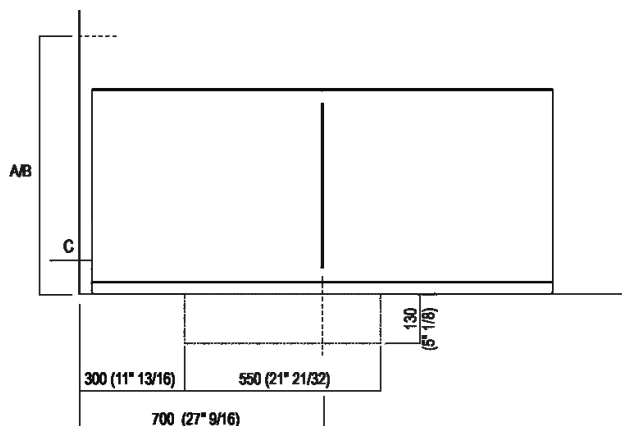

Materials

-  Concrete

Bathtub with round interior realised in Cementoskin® (coloured concrete paste) in different colors, with overflow integrated in the chromed waste trap .MET0722 included, without tap holes. For an easier installation of the bathtubs we recommend to use the template for the positioning of the waste trap AKITPZVAS.

Height:	58 cm	22" 53/64 inches
Diameter:	130 cm	51" 3/16 inches
Weight:	235 kg	518 lbs
Capacity:	465 l	123 gal
Packaging:	143 x 143 x 68 cm	65" 3/8 x 65" 3/8 x 28" 3/8 inches
Total weight:	300 kg	661 lbs

Main dimensions

Dimensions for recess

Dimensions for wall mounted taps

	A*	B**	C
FEZ 2 (EFEZ027)	750 (29 17/32)	-	80 (3 5/32)
LIMÓN (ELIM443)	750 (29 17/32)	-	80 (3 5/32)
MEMORY (EMEM324, EMEM343)	750 (29 17/32)	-	80 (3 5/32)
(EMEM342)	750 (29 17/32)	-	50 (1 31/32)
MEMORY MIX (EMIX437)	750 (29 17/32)	-	50 (1 31/32)
SQUARE (ERUB1117)	-	700 (27 9/16)	50 (1 31/32)
(ERUB1118)	-	700 (27 9/16)	80 (3 5/32)
SEN (ESEN0912V)	-	700 (27 9/16)	80 (3 5/32)

* inserasse gruppo / axial distance for tap
** filo inferiore gruppo / Tap's lower edge

Quote per piantane da terra

	A	B	C	D
FEZ 2 (EFEZ026, .MET885)	90 (3"35/64)	175 (6"57/64)	421 (16"37/64)	822 (32"23/64)
(EFEZ028)	135 (5"5/16)	230 (9"1/6)	477 (18"25/32)	877 (34"17/32)
LIMÓN (ELIM425)	135 (5"5/16)	230 (9"1/6)	477 (18"25/32)	877 (34"17/32)
MEMORY (EMEM325)	135 (5"5/16)	230 (9"1/6)	477 (18"25/32)	877 (34"17/32)
MEMORY MIX (EMIX425)	135 (5"5/16)	230 (9"1/6)	477 (18"25/32)	877 (34"17/32)
LIMÓN / MEMORY / MEMORY MIX (EMEM327)	90 (3"35/64)	175 (6"57/64)	421 (16"37/64)	822 (32"23/64)
SQUARE (ERUB1112, ERUB1115)	90 (3"35/64)	175 (6"57/64)	421 (16"37/64)	822 (32"23/64)
SEN (ESEN0911, ESEN0977)	90 (3"35/64)	175 (6"57/64)	421 (16"37/64)	822 (32"23/64)