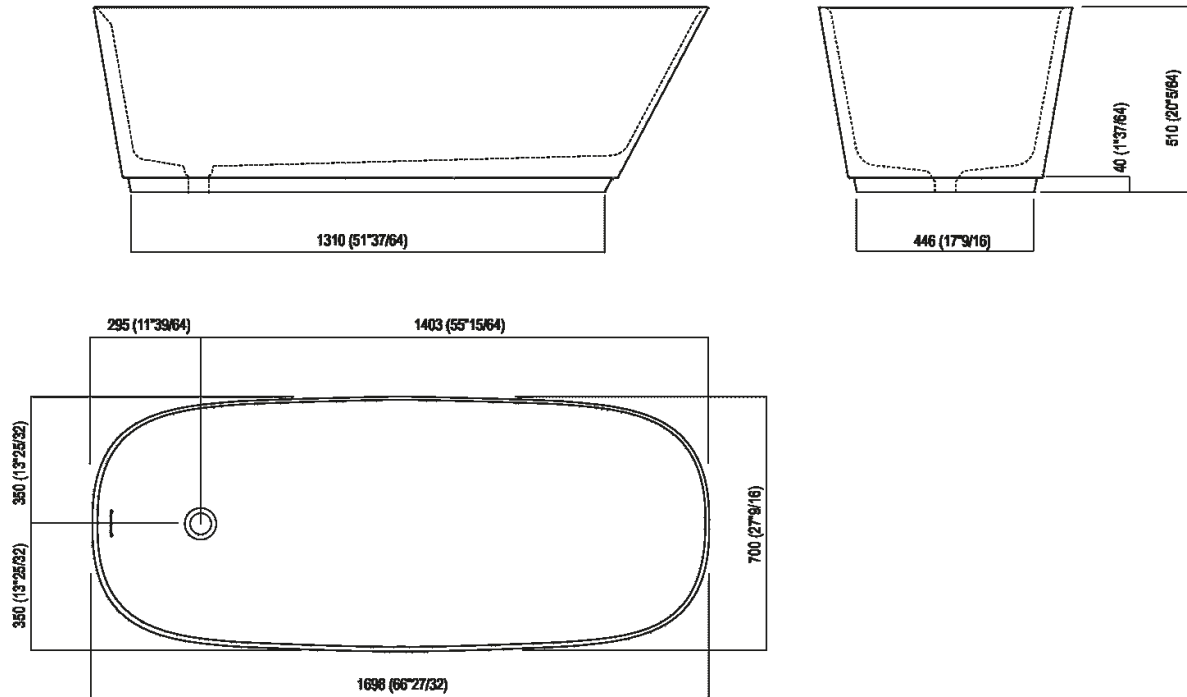

Bathtub
 AVAS1095_

Benedini Associati, 2018

Ultra-light and easy to install free-standing bathtub.

Finishes

-  White/dark grey
-  White/light grey
-  White

Materials

-  Cristalplant® biobased

Bathtub in white Cristalplant® or two colourd (exterior in dark grey RAL7021 or light grey RAL7044); with overflow hole, without tap holes; taps can be wall or floor mounted. It is fitted with a waste with cap in white Cristalplant® .MET0725C (also suitable for bathtubs in display). The two-coloured model can be made in colours chosen by the client with a surcharge of 15% on the price of the two-coloured finish. For an easier installation of the bathtubs we recommend to use the template for the positioning of the waste trap AKITPZVAS.

Height:	51 cm	20" 5/64 inches
Length:	169.8 cm	66" 27/32 inches
Weight:	76 kg	168 lbs
Depth:	70 cm	27" 9/16 inches
Capacity:	300 l	79 gal
Packaging:	100 x 200 x 82 cm	39" 3/8 x 78" 3/4 x 32" 1/4 inches
Total weight:	168 kg	304 lbs

Main dimensions

Dimensions for recess

Installation notes: wall mounted tap

	A*	B**	C
FEZ 2 (EFEZ027)	660 (25'63/64)	-	80 (3'5/32)
LIMÓN (ELIM443)	660 (25'63/64)	-	80 (3'5/32)
MEMORY (EMEM324, EMEM343)	660 (25'63/64)	-	80 (3'5/32)
(EMEM342)	660 (25'63/64)	-	50 (1'31/32)
MEMORY MIX (EMIX437)	660 (25'63/64)	-	50 (1'31/32)
SQUARE (ERUB1117)	-	640 (25'13/64)	50 (1'31/32)
(ERUB1118)	660 (25'63/64)	-	80 (3'5/32)
SEN (ESEN0912)	-	660 (25'63/64)	50 (1'31/32)