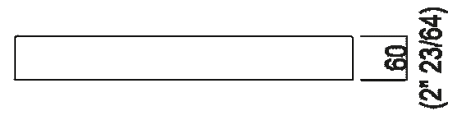

Main dimensions