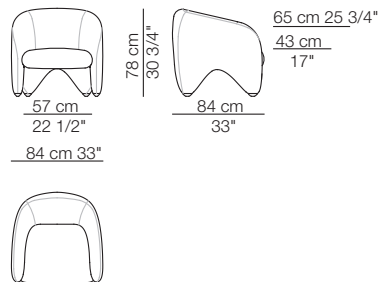

YUZU

BY **CLAESSON KOIVISTO RUNE**
2023

Categoria	Poltrone.
Struttura	Metallo.
Molleggio	Seduta cinghie elastiche.
Imbottitura struttura	Poliuretano schiumato in stampo / fibra di poliestere.
Imbottitura seduta	Poliuretano schiumato in stampo / fibra di poliestere.
Piedini	Polietilene nero.
Rivestimento	Tessuto. Non sfoderabile.
Category	Armchairs.
Structure	Metal.
Springing	Seat elastic straps.
Structure upholstery	Moulded polyurethane foam / polyester slip cover.
Seat upholstery	Moulded polyurethane foam / polyester slip cover.
Feet	Black polyethylene.
Cover	Fabric. Not removable cover.
Catégorie	Fauteuils.
Structure	Métal.
Suspension	Assise sangles élastiques.
Rembourrage structure	Polyuréthane moulé / fibre polyester.
Rembourrage assise	Polyuréthane moulé / fibre polyester.
Pieds	Polyéthylène noir.
Revêtement	Tissu. Pas déhoussable.
Kategorie	Sessel.
Struktur	Metall.
Federung	Sitz elastische Bänder.
Strukturpolsterung	Formpolster Pu-Schaum / Faserbezug.
Sitzpolsterung	Formpolster Pu-Schaum / Faserbezug.
Füße	Schwarzes Polyethylen.
Bezug	Stoff. Nicht abziehbar.

Yuzu armchair

YUZU

Poltrona
Armchair

I colori sono da considerarsi puramente indicativi / Colors are to be considered as purely indicative 2023 - Rev. 0.0 - Seven Salotti S.p.A - All rights reserved

Sizes, weights and finishes may change without previous notice. All dimensions are expressed in centimeters and inches. File CAD 2D-3D available on www.arflex.com For more information on product visit www.arflex.com, or contact us at : info@arflex.it