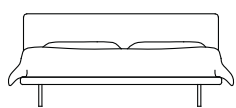

LEDLETTO

Letto
Bed

151 / 171 / 191 / 211 cm
59 1/2" / 67 1/4" / 75 1/4" / 83"