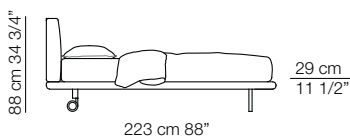

LEDLETTO

Letto
Bed

151 / 171 / 191 / 211 cm
59 1/2" / 67 1/4" / 75 1/4" / 83"

223 cm 88"

Mattress 140 x 200 cm - 55 x 79"
Mattress 160 x 200 cm - 63 x 79"
Mattress 180 x 200 cm - 71 x 79"
Mattress 200 x 200 cm - 79 x 79"