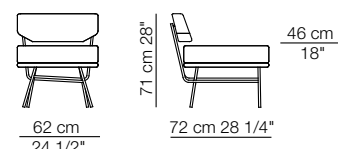

## ELETTRA

Sedia  
Chair

Poltrona  
Armchair

**arflex**

Sizes, weights and finishes may change without previous notice. All dimensions are expressed in centimeters and inches. File CAD 2D-3D available on [www.arflex.com](http://www.arflex.com) For more information on product visit [www.arflex.com](http://www.arflex.com), or contact us at : [info@arflex.it](mailto:info@arflex.it)