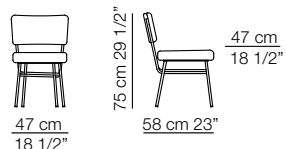

## ELETTRA

Sedia  
Chair

Poltrona  
Armchair

**arflex**

Sizes, weights and finishes may change without previous notice. All dimensions are expressed in centimeters and inches. File CAD 2D-3D available on [www.arflex.com](http://www.arflex.com) For more information on product visit [www.arflex.com](http://www.arflex.com), or contact us at : [info@arflex.it](mailto:info@arflex.it)