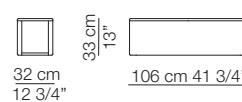

I colori sono da considerarsi puramente indicativi / Colors are to be considered as purely indicative 2023 - Rev. 0.0 - Seven Salotti S.p.A - All rights reserved

Sizes, weights and finishes may change without previous notice. All dimensions are expressed in centimeters and inches. File CAD 2D-3D available on www.arflex.com For more information on product visit www.arflex.com, or contact us at : info@arflex.it