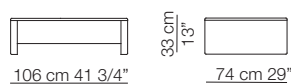

Modulo contenitore aperto 106 x 32
Open storage module 106 x 32