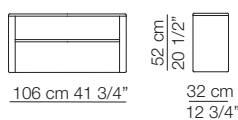

Modulo con cassetto 106 x 74
Module with drawer 106 x 74