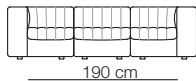

9000 sofa composition NV11

9000 sofa composition NV12

9000 sofa composition NV13

9000 sofa composition NV01

9000 sofa composition NV09

9000 sofa  
 9000 pouf  
 Bonsai small table  
 Arcolor small table  
 Suppli armchair

9000 sofa composition NV07-B  
 Goya service

**arflex**

Poltrona /  
Armchair

Divani /  
Sofa

Elemento con 1 bracciolo /  
Unit with 1 armrest

Elemento senza braccioli /  
Unit without armrests

Elemento angolo /  
Corner unit

Elemento curvo /  
Curved unit

Pouf

Composizioni / Compositions

NV01

NV02

NV03

NV04

NV05