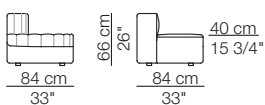

Elemento curvo /
Curved unit