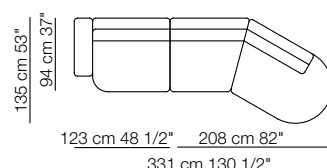

Arcolor small table

Leafo armchair

ARCOLOR

Composizioni
Compositions

AR02

arflex

Sizes, weights and finishes may change without previous notice. All dimensions are expressed in centimeters and inches. File CAD 2D-3D available on www.arflex.com For more information on product visit www.arflex.com, or contact us at : info@arflex.it