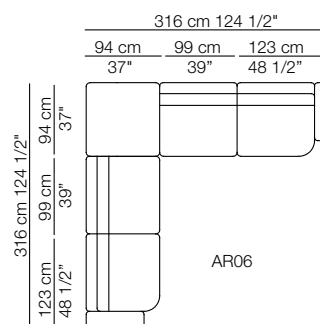

Tavolino angolare Corner small table

Arcolor sofa composition AR07

Arcolor small table

Leafo armchair

ARCOLOR

Composizioni
Compositions

AR01

AR02

AR03

AR04

AR05

AR06

AR07

AR08

arflex

Sizes, weights and finishes may change without previous notice. All dimensions are expressed in centimeters and inches. File CAD 2D-3D available on www.arflex.com For more information on product visit www.arflex.com, or contact us at : info@arflex.it