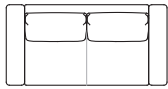

Lee sofa composition

Match small table

Tablet small table

arflex

I colori sono da considerarsi puramente indicativi / Colors are to be considered as purely indicative 2020 - Rev. 0.0 -
Seven Salotti S.p.A - All rights reserved

Lee sofa composition L01
Cradle small table

LEE

Divani
Sofas

Elementi con 1 bracciolo
Units with 1 armrest

Elementi senza braccioli
Units without armrests

LEE

Elementi angolo con 1 bracciolo
Corner units with 1 armrest

Elementi isola con angolo
Isle units with corner unit

Chaise longue con 1 bracciolo
Chaise longue with 1 armrest

Pouf

Cuscino schienale con movimento
Backrest cushion with motion

Lee sofa composition L03
 Elettra armchair
 Infinity small table