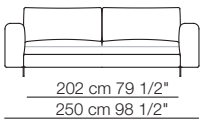

Lee sofa composition

Match small table

Tablet small table

arflex

I colori sono da considerarsi puramente indicativi / Colors are to be considered as purely indicative 2020 - Rev. 0.0 -
Seven Salotti S.p.A - All rights reserved

Lee sofa composition L01
Cradle small table

LEE

Divani
Sofas

Elementi con 1 bracciolo
Units with 1 armrest

Elementi senza braccioli
Units without armrests

LEE

Elementi angolo con 1 bracciolo
Corner units with 1 armrest