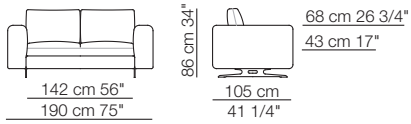

Lee sofa composition

Match small table

Tablet small table

arflex

I colori sono da considerarsi puramente indicativi / Colors are to be considered as purely indicative 2020 - Rev. 0.0 -
Seven Salotti S.p.A - All rights reserved

Lee sofa composition L01
Cradle small table

LEE

Divani
Sofas

Elementi con 1 bracciolo
Units with 1 armrest

Elementi senza braccioli
Units without armrests

LEE

Elementi angolo con 1 bracciolo
Corner units with 1 armrest