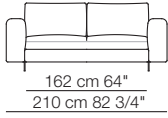

Lee sofa composition

Match small table

Tablet small table

arflex

I colori sono da considerarsi puramente indicativi / Colors are to be considered as purely indicative 2020 - Rev. 0.0 -
Seven Salotti S.p.A - All rights reserved

Lee sofa composition L01
Cradle small table

LEE

Divani
Sofas

Elementi con 1 bracciolo
Units with 1 armrest

Elementi senza braccioli
Units without armrests

LEE

Elementi angolo con 1 bracciolo
Corner units with 1 armrest