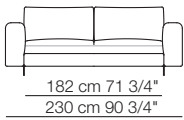

Lee sofa composition

Match small table

Tablet small table

arflex

I colori sono da considerarsi puramente indicativi / Colors are to be considered as purely indicative 2020 - Rev. 0.0 -
Seven Salotti S.p.A - All rights reserved

Lee sofa composition L01
Cradle small table

LEE

Divani
Sofas

Elementi con 1 bracciolo
Units with 1 armrest

Elementi senza braccioli
Units without armrests

LEE

Elementi angolo con 1 bracciolo
Corner units with 1 armrest