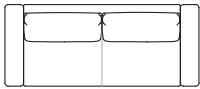

Lee sofa composition

Match small table

Tablet small table

arflex

I colori sono da considerarsi puramente indicativi / Colors are to be considered as purely indicative 2020 - Rev. 0.0 -
Seven Salotti S.p.A - All rights reserved

Lee sofa composition L01
Cradle small table

LEE

Divani
Sofas

Elementi con 1 bracciolo
Units with 1 armrest

Elementi senza braccioli
Units without armrests

LEE

Elementi angolo con 1 bracciolo
Corner units with 1 armrest