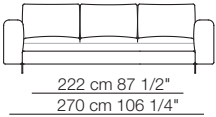

Lee sofa composition

Match small table

Tablet small table

arflex

I colori sono da considerarsi puramente indicativi / Colors are to be considered as purely indicative 2020 - Rev. 0.0 -
Seven Salotti S.p.A - All rights reserved

Lee sofa composition L01
Cradle small table

LEE

Divani
Sofas

Elementi con 1 bracciolo
Units with 1 armrest

Elementi senza braccioli
Units without armrests

LEE

Elementi angolo con 1 bracciolo
Corner units with 1 armrest