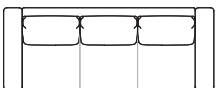

Lee sofa composition

Match small table

Tablet small table

arflex

I colori sono da considerarsi puramente indicativi / Colors are to be considered as purely indicative 2020 - Rev. 0.0 -
Seven Salotti S.p.A - All rights reserved

Lee sofa composition L01
Cradle small table

LEE

Divani
Sofas

Elementi con 1 bracciolo
Units with 1 armrest

Elementi senza braccioli
Units without armrests

LEE

Elementi angolo con 1 bracciolo
Corner units with 1 armrest

Elementi isola con angolo
Isle units with corner unit

Chaise longue con 1 bracciolo
Chaise longue with 1 armrest

Pouf

Cuscino schienale con movimento
Backrest cushion with motion

Lee sofa composition L03
 Elettra armchair
 Infinity small table