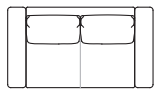

Lee sofa composition

Match small table

Tablet small table

arflex

I colori sono da considerarsi puramente indicativi / Colors are to be considered as purely indicative 2020 - Rev. 0.0 -
Seven Salotti S.p.A - All rights reserved

Lee sofa composition L01
Cradle small table

LEE

Divani
Sofas

Elementi con 1 bracciolo
Units with 1 armrest

Elementi senza braccioli
Units without armrests

LEE

Elementi angolo con 1 bracciolo
Corner units with 1 armrest

Elementi isola con angolo
Isle units with corner unit

Chaise longue con 1 bracciolo
Chaise longue with 1 armrest

Pouf

Cuscino schienale con movimento
Backrest cushion with motion

Lee sofa composition L03
 Elettra armchair
 Infinity small table