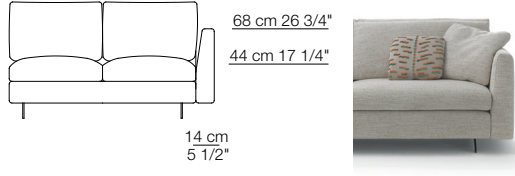

Leenus sofa composition LU02/B

Delta Vienna armchair

Tokio module with shelf

Tokio small table

arflex

I colori sono da considerarsi puramente indicativi / Colors are to be considered as purely indicative 2023 - Rev. 0.0 -
Seven Salotti S.p.A - All rights reserved

LEENUS

Bracciolo standard
Standard armrest

Bracciolo stretto
Thin armrest

Divani
Sofas

Divani con braccioli stretti
Sofas with thin armrests

Elementi con 1 bracciolo
Units with 1 armrest

Elementi con 1 bracciolo stretto
Units with 1 thin armrest