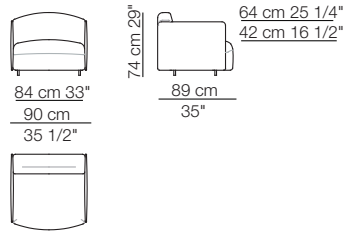

SOFT BEAT

Poltrona Armchair