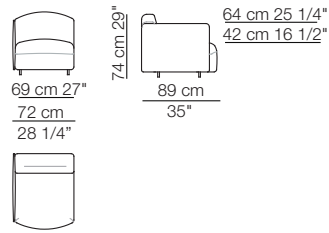

Elementi con 1 bracciolo Units with 1 armrest