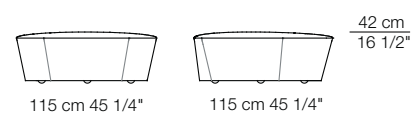

Penta pouf
 Match console
 Goya service

PENTA

Pouf 72 x 72

Pouf 90 x 90

Pouf 115 x 115

I colori sono da considerarsi puramente indicativi / Colors are to be considered as purely indicative 2020 - Rev. 0.0 - Seven Salotti S.p.A - All rights reserved

Sizes, weights and finishes may change without previous notice. All dimensions are expressed in centimeters and inches. File CAD 2D-3D available on www.arflex.com For more information on product visit www.arflex.com, or contact us at : info@arflex.it