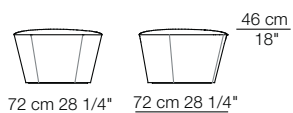

Penta pouf
 Match console
 Goya service

PENTA

Pouf 72 x 72

Pouf 90 x 90

Pouf 115 x 115

I colori sono da considerarsi puramente indicativi / Colors are to be considered as purely indicative 2020 - Rev. 0.0 - Seven Salotti S.p.A - All rights reserved