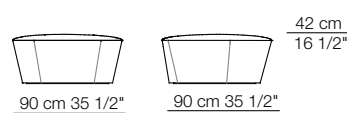

Penta pouf
 Match console
 Goya service

PENTA

Pouf 72 x 72

Pouf 90 x 90

Pouf 115 x 115

I colori sono da considerarsi puramente indicativi / Colors are to be considered as purely indicative 2020 - Rev. 0.0 - Seven Salotti S.p.A - All rights reserved

Sizes, weights and finishes may change without previous notice. All dimensions are expressed in centimeters and inches. File CAD 2D-3D available on www.arflex.com For more information on product visit www.arflex.com, or contact us at : info@arflex.it