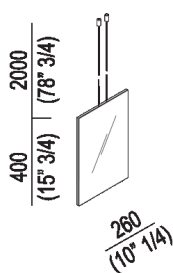

Mirror
AMIN0302

Benedini Associati, 2000

Ceiling suspended mirror.

Finiture

Polished

Materiali

Stainless steel

Rectangular mirror with polished edge, and back panel in white Solid surface, with safety film, suspended from the ceiling by means of stainless steel cables and supports. Complete with fixing kit. The mirror is fixed to the ceiling by means of screws and wall plugs.

Altezza: 40 cm 15" 3/4 inches

Larghezza: 26 cm 10" 1/4 inches

Main dimensions