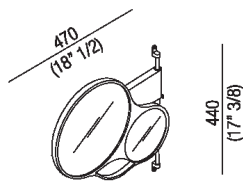

Mirror
ASPE013_

Benedini Associati, 1998

Mirror with structure in plywood.