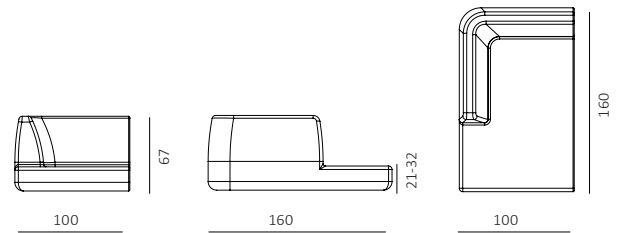

1 pz

39 Kg

0,996 m³

130 x 105 x 73 cm

Item code: **AGLE**

TERMS OF USE

- H** Hard Conditions: bar, pub
- SG** Seaside
- M** Medium Conditions: HORECA

MATERIALS AND FINISHES

0,626 m³

213 x 89 x 33 cm

Item code: **AGMFD**

TERMS OF USE

- H** Hard Conditions: bar, pub
- SG** Seaside
- M** Medium Conditions: HORECA

MATERIALS AND FINISHES

WaProLace covering

White

Assembled

PACKAGING

1 pz

42 Kg

1,265 m³

165 x 105 x 73 cm

Item code: **AGMLD**

TERMS OF USE

1 pz

40 Kg

1,265 m³

165 x 105 x 73 cm

Item code: **AGMLS**

TERMS OF USE

- H** Hard Conditions: bar, pub
- SG** Seaside
- M** Medium Conditions: HORECA

MATERIALS AND FINISHES