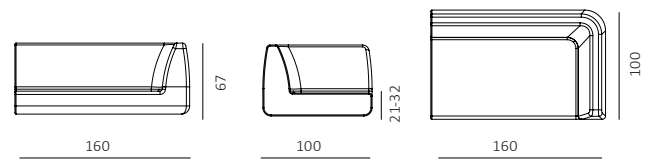

Item code: **AGMFS**

TERMS OF USE

- **H** Hard Conditions: bar, pub
- **SG** Seaside
- **M** Medium Conditions: HORECA

MATERIALS AND FINISHES

WaProLace covering

TYPE OF PRODUCT

Assembled

PACKAGING

1 pz

42 Kg

1,265 m³

165 x 105 x 73 cm