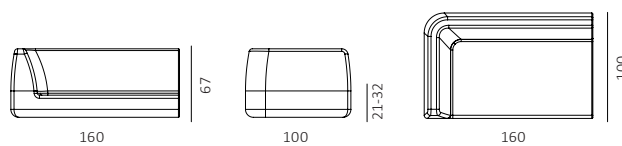

Assembled

PACKAGING

1 pz

60 Kg

1,794 m³

234 x 105 x 73 cm

Item code: **AGPO**

TERMS OF USE

1 pz

39 Kg

0,996 m³

130 x 105 x 73 cm

Item code: **AGLE**

TERMS OF USE

- H** Hard Conditions: bar, pub
- SG** Seaside
- M** Medium Conditions: HORECA

MATERIALS AND FINISHES

0,626 m³

213 x 89 x 33 cm

Item code: **AGMFD**

TERMS OF USE

- H** Hard Conditions: bar, pub
- SG** Seaside
- M** Medium Conditions: HORECA

MATERIALS AND FINISHES

WaProLace covering

White