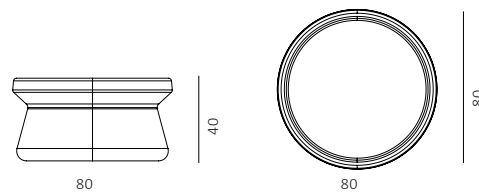

9 Kg

0,119 m³

52 x 52 x 44 cm

Item code: **SEAGB**

TERMS OF USE

- H** Hard Conditions: bar, pub
- SG** Seaside
- M** Medium Conditions: HORECA

MATERIALS AND FINISHES

WaProLace covering

56 x 69 x 90 cm

Item code: **TAED80**

Tavolo basso rotondo in alluminio e WaProLace

TERMS OF USE

- H** Hard Conditions: bar, pub
- SG** Seaside
- M** Medium Conditions: HORECA

MATERIALS AND FINISHES

WaProLace covering