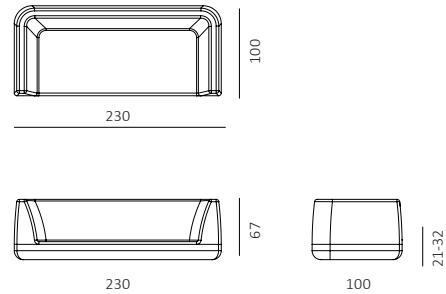

Item code: **AGDI**

TERMS OF USE

- **H** Hard Conditions: bar, pub
- **SG** Seaside
- **M** Medium Conditions: HORECA

MATERIALS AND FINISHES

WaProLace covering

TYPE OF PRODUCT

Assembled

PACKAGING

1 pz

60 Kg

1,794 m³

234 x 105 x 73 cm