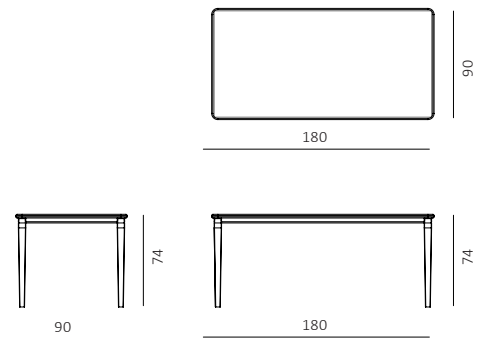

Item code: **TAGR**

TERMS OF USE

- **H** Hard Conditions: bar, pub
- **SG** Seaside
- **M** Medium Conditions: HORECA

MATERIALS AND FINISHES

WaProLace covering

TYPE OF PRODUCT

Assembled

PACKAGING

1 pz

15 Kg

0,270 m³

180 x 100 x 15 cm