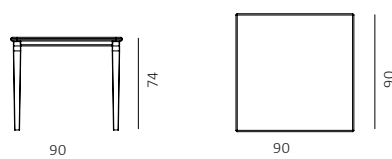

Item code: **TAGQ**

TERMS OF USE

- **H** Hard Conditions: bar, pub
- **SG** Seaside
- **M** Medium Conditions: HORECA

MATERIALS AND FINISHES

WaProLace covering

TYPE OF PRODUCT

Assembled

PACKAGING

2 pz

22 Kg

0,141 m³

97 x 97 x 15 cm