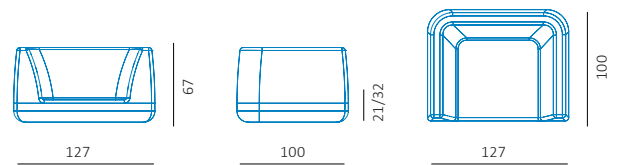

Assembled

PACKAGING

1 pz

60 Kg

1,794 m³

234 x 105 x 73 cm

Item code: **AGPO**

TERMS OF USE

1 pz

39 Kg

0,996 m³

130 x 105 x 73 cm

Item code: **AGLE**

TERMS OF USE

- H** Hard Conditions: bar, pub
- SG** Seaside
- M** Medium Conditions: HORECA

MATERIALS AND FINISHES

0,626 m³

213 x 89 x 33 cm

Item code: **AGMFD**

TERMS OF USE

- H** Hard Conditions: bar, pub
- SG** Seaside
- M** Medium Conditions: HORECA

MATERIALS AND FINISHES

WaProLace covering

White