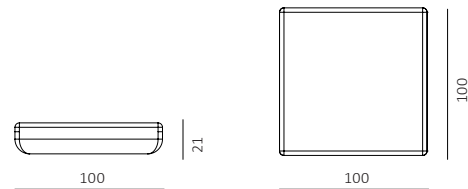

1 pz

39 Kg

0,996 m³

130 x 105 x 73 cm

Item code: **AGLE**

TERMS OF USE

- H** Hard Conditions: bar, pub
- SG** Seaside
- M** Medium Conditions: HORECA

MATERIALS AND FINISHES

Assembled

PACKAGING

1 pz

32 Kg

0,805 m³

105 x 105 x 73 cm

Item code: **AGTAB**

Tavolo basso/pouf in alluminio e WaProLace