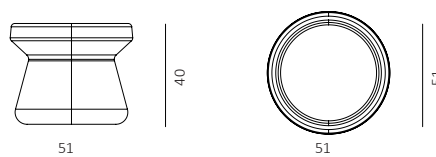

1 pz

40 Kg

1,265 m³

165 x 105 x 73 cm

Item code: **AGMLS**

TERMS OF USE

- H** Hard Conditions: bar, pub
- SG** Seaside
- M** Medium Conditions: HORECA

MATERIALS AND FINISHES

1 pz

43 Kg

2,375 m³

207 x 168 x 68 cm

Item code: **EDPT**

Tavolo basso rotondo in alluminio e WaProLace

TERMS OF USE

- H** Hard Conditions: bar, pub
- SG** Seaside
- M** Medium Conditions: HORECA