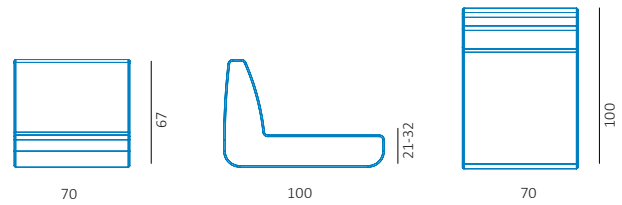

1 pz

40 Kg

1,265 m³

165 x 105 x 73 cm

Item code: **AGMLS**

TERMS OF USE

- H** Hard Conditions: bar, pub
- SG** Seaside
- M** Medium Conditions: HORECA

MATERIALS AND FINISHES

1,265 m³

165 x 105 x 73 cm

Item code: **AGSP**

TERMS OF USE

- H** Hard Conditions: bar, pub
- SG** Seaside
- M** Medium Conditions: HORECA

MATERIALS AND FINISHES

WaProLace covering

White