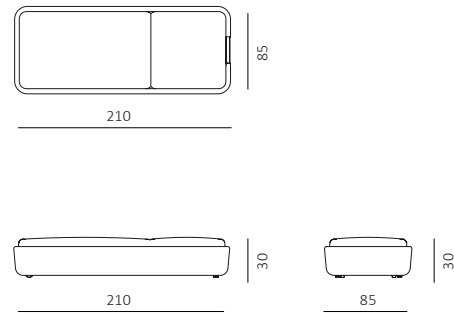

Assembled

PACKAGING

1 pz

60 Kg

1,794 m³

234 x 105 x 73 cm

Item code: **AGPO**

TERMS OF USE

1 pz

39 Kg

0,996 m³

130 x 105 x 73 cm

Item code: **AGLE**

TERMS OF USE

- H** Hard Conditions: bar, pub
- SG** Seaside
- M** Medium Conditions: HORECA

MATERIALS AND FINISHES

0,626 m³

213 x 89 x 33 cm

Item code: **AGMFD**

TERMS OF USE

- H** Hard Conditions: bar, pub
- SG** Seaside
- M** Medium Conditions: HORECA

MATERIALS AND FINISHES

WaProLace covering

White