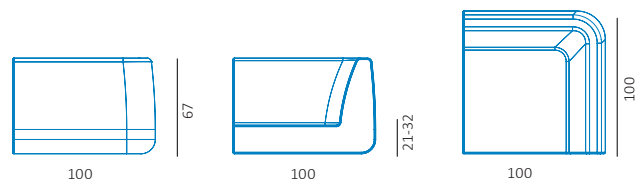

Item code: **AGAN**

TERMS OF USE

- **H** Hard Conditions: bar, pub
- **SG** Seaside
- **M** Medium Conditions: HORECA

MATERIALS AND FINISHES

WaProLace covering

TYPE OF PRODUCT

Assembled

PACKAGING

1 pz

32 Kg

0,805 m³

105 x 105 x 73 cm