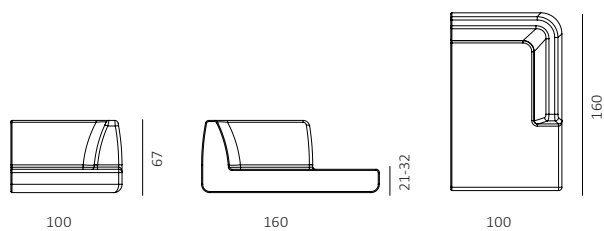

1 pz

39 Kg

0,996 m³

130 x 105 x 73 cm

Item code: **AGLE**

TERMS OF USE

- H** Hard Conditions: bar, pub
- SG** Seaside
- M** Medium Conditions: HORECA

MATERIALS AND FINISHES

1 pz

40 Kg

1,265 m³

165 x 105 x 73 cm

Item code: **AGMLS**

TERMS OF USE

- H** Hard Conditions: bar, pub
- SG** Seaside
- M** Medium Conditions: HORECA

MATERIALS AND FINISHES

1,265 m³

165 x 105 x 73 cm

Item code: **AGSP**

TERMS OF USE

- H** Hard Conditions: bar, pub
- SG** Seaside
- M** Medium Conditions: HORECA

MATERIALS AND FINISHES

WaProLace covering

White