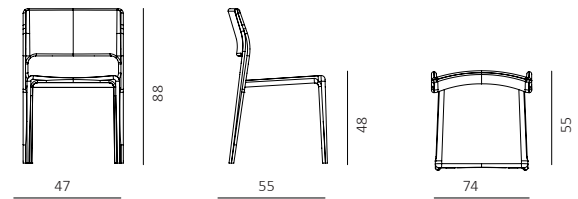

1 pz

40 Kg

1,265 m³

165 x 105 x 73 cm

Item code: **AGMLS**

TERMS OF USE

- H** Hard Conditions: bar, pub
- SG** Seaside
- M** Medium Conditions: HORECA

MATERIALS AND FINISHES

9 Kg

0,119 m³

52 x 52 x 44 cm

Item code: **SEAGB**

TERMS OF USE

- H** Hard Conditions: bar, pub
- SG** Seaside
- M** Medium Conditions: HORECA

MATERIALS AND FINISHES

WaProLace covering