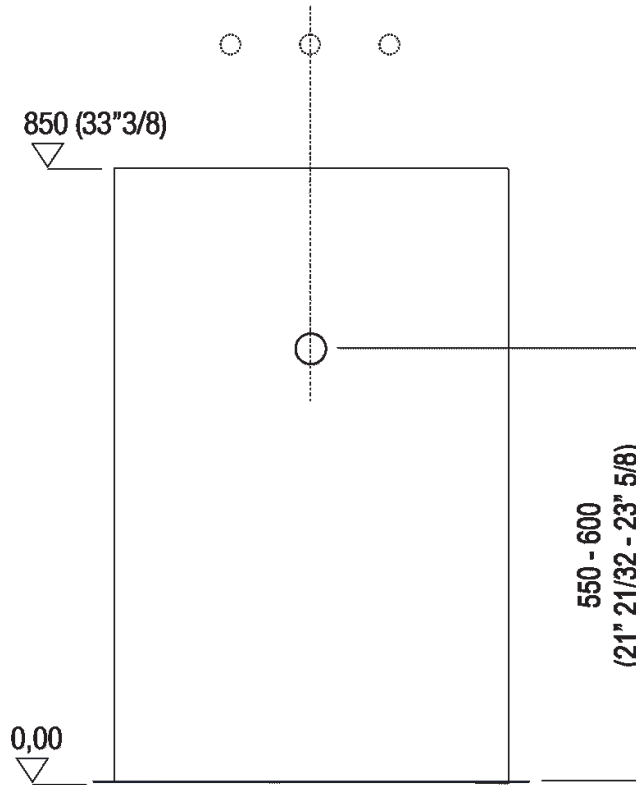

Independent washbasin  
ACER0731

Angelo Mangiarotti, 2003

Washbasin with sculatural traits, carved from a single block of marble.

**Finishes**

White Carrara

**Materials**

Marble

Rectangular wall mounted washbasin in white Carrara marble with support on the floor, without tap holes and overflow, complete with fixing kit. Designed to take waste .MET0563 or .MET0418L.

Height:	85 cm	33" 3/8 inches
Width:	55 cm	21" 5/8 inches
Weight:	190 kg	419 lbs
Depth:	49 cm	19" 1/4 inches
Packaging:	62 x 70 x 110 cm	24" 3/8 x 27" 4/8 x 43" 2/8 inches
Total weight:	236 kg	520 lbs

Main dimensions

Installation notes

Scarico per sifone a bottiglia  
Drain for bottle trap

**Tap position, recommended height**

**POSIZIONE RUBINETTERIA / TAP POSITION**

Altezza consigliata / Recommended height