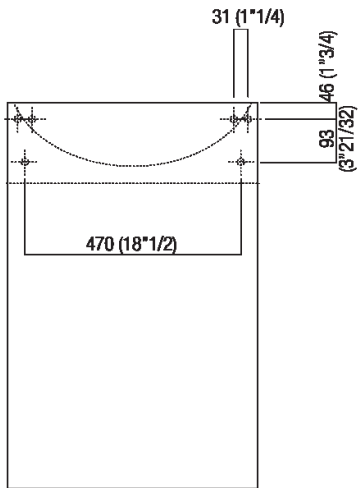

Independent washbasin  
ACER0731

Angelo Mangiarotti, 2003

Washbasin with sculatural traits, carved from a single block of marble.

**Finishes**

White Carrara

**Materials**

Marble

Rectangular wall mounted washbasin in white Carrara marble with support on the floor, without tap holes and overflow, complete with fixing kit. Designed to take waste .MET0563 or .MET0418L.

Height:	85 cm	33" 3/8 inches
Width:	55 cm	21" 5/8 inches
Weight:	190 kg	419 lbs
Depth:	49 cm	19" 1/4 inches
Packaging:	62 x 70 x 110 cm	24" 3/8 x 27" 4/8 x 43" 2/8 inches
Total weight:	236 kg	520 lbs

Main dimensions

Installation notes

Scarico per sifone a bottiglia  
Drain for bottle trap

**Tap position, recommended height**

**POSIZIONE RUBINETTERIA / TAP POSITION**

Altezza consigliata / Recommended height