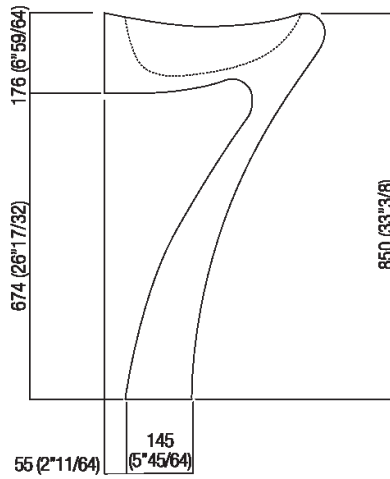

Independent washbasin  
ACER0731

Angelo Mangiarotti, 2003

Washbasin with sculatural traits, carved from a single block of marble.

**Finishes**

White Carrara

**Materials**

Marble

Rectangular wall mounted washbasin in white Carrara marble with support on the floor, without tap holes and overflow, complete with fixing kit. Designed to take waste .MET0563 or .MET0418L.

Height:	85 cm	33" 3/8 inches
Width:	55 cm	21" 5/8 inches
Weight:	190 kg	419 lbs
Depth:	49 cm	19" 1/4 inches
Packaging:	62 x 70 x 110 cm	24" 3/8 x 27" 4/8 x 43" 2/8 inches
Total weight:	236 kg	520 lbs

Main dimensions

Installation notes

Scarico per sifone a bottiglia  
Drain for bottle trap

**Tap position, recommended height**

**POSIZIONE RUBINETTERIA / TAP POSITION**

Altezza consigliata / Recommended height