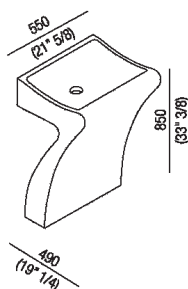

Independent washbasin  
ACER0731

Angelo Mangiarotti, 2003

Washbasin with sculatural traits, carved from a single block of marble.

**Finishes**

White Carrara

**Materials**

Marble

Rectangular wall mounted washbasin in white Carrara marble with support on the floor, without tap holes and overflow, complete with fixing kit. Designed to take waste .MET0563 or .MET0418L.

Height:	85 cm	33" 3/8 inches
Width:	55 cm	21" 5/8 inches
Weight:	190 kg	419 lbs
Depth:	49 cm	19" 1/4 inches
Packaging:	62 x 70 x 110 cm	24" 3/8 x 27" 4/8 x 43" 2/8 inches
Total weight:	236 kg	520 lbs

Main dimensions

Installation notes

Scarico per sifone a bottiglia  
Drain for bottle trap

**Tap position, recommended height**

**POSIZIONE RUBINETTERIA / TAP POSITION**

Altezza consigliata / Recommended height