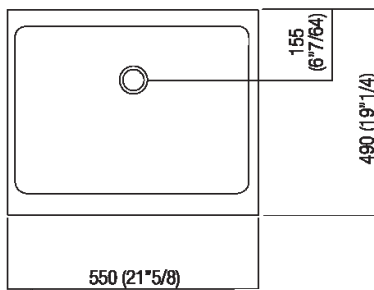

Independent washbasin  
ACER0731

Angelo Mangiarotti, 2003

Washbasin with sculatural traits, carved from a single block of marble.

**Finishes**

White Carrara

**Materials**

Marble

Rectangular wall mounted washbasin in white Carrara marble with support on the floor, without tap holes and overflow, complete with fixing kit. Designed to take waste .MET0563 or .MET0418L.

Height:	85 cm	33" 3/8 inches
Width:	55 cm	21" 5/8 inches
Weight:	190 kg	419 lbs
Depth:	49 cm	19" 1/4 inches
Packaging:	62 x 70 x 110 cm	24" 3/8 x 27" 4/8 x 43" 2/8 inches
Total weight:	236 kg	520 lbs

Main dimensions