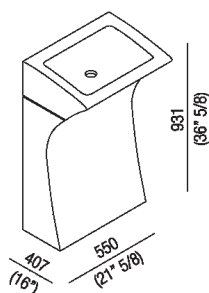

Independent washbasin
ACER0733

Angelo Mangiarotti, 2003

Washbasin in white Carrara marble with striking and sculpural lines.

Finishes

White Carrara

Materials

Marble

Rectangular wall mounted washbasin in white Carrara marble with support on the floor, without tap hole and overflow, complete with fixing kit. Designed to use concealed waste trap .PLA0456, AKIT0731 and waste .MET0563.

Height:	93.1 cm	36"5/8 inches
Width:	55 cm	21"5/8 inches
Weight:	245 kg	540 lbs
Depth:	40.7 cm	16" inches
Packaging:	70 x 72 x 100 cm	27" 4/8 x 28" 3/8 x 39" 3/8 inches
Total weight:	304 kg	670 lbs

Main dimensions

Installation notes

Scarico per sifone ad incasso
Drain for concealed waste trap

Tap position, recommended height