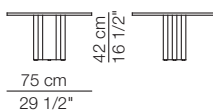

Strips *pouf*

Scalea small table

Marenco armchair

Marenco sofa – capsule collection Line category T6

arflex

I colori sono da considerarsi puramente indicativi / Colors are to be considered as purely indicative 2023 - Rev. 0.0 -
Seven Salotti S.p.A - All rights reserved

SCALEA

Tavolino Ø 45
Small tables Ø 45

Tavolino Ø 75
Small tables Ø 75

I colori sono da considerarsi puramente indicativi / Colors are to be considered as purely indicative 2023 - Rev. 0.0 - Seven Salotti S.p.A - All rights reserved