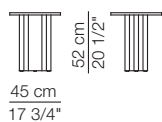

Strips *pouf*

Scalea small table

Marenco armchair

Marenco sofa – capsule collection Line category T6

arflex

I colori sono da considerarsi puramente indicativi / Colors are to be considered as purely indicative 2023 - Rev. 0.0 -
Seven Salotti S.p.A - All rights reserved

SCALEA

Tavolino Ø 45
Small tables Ø 45

Tavolino Ø 75
Small tables Ø 75

I colori sono da considerarsi puramente indicativi / Colors are to be considered as purely indicative 2023 - Rev. 0.0 - Seven Salotti S.p.A - All rights reserved

Sizes, weights and finishes may change without previous notice. All dimensions are expressed in centimeters and inches. File CAD 2D-3D available on www.arflex.com For more information on product visit www.arflex.com, or contact us at : info@arflex.it