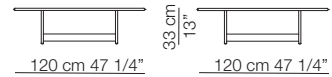

## TOKIO SMALL TABLE

Service Ø 40

Service 106 x 32

Tavolino 106 x 106  
Small table 106 x 106

Tavolino Ø 120  
Small table Ø 120

I colori sono da considerarsi puramente indicativi / Colors are to be considered as purely indicative 2023 - Rev. 0.0 - Seven Salotti S.p.A - All rights reserved

Sizes, weights and finishes may change without previous notice. All dimensions are expressed in centimeters and inches. File CAD 2D-3D available on [www.arflex.com](http://www.arflex.com) For more information on product visit [www.arflex.com](http://www.arflex.com), or contact us at : [info@arflex.it](mailto:info@arflex.it)