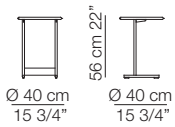

## TOKIO SMALL TABLE

Service Ø 40

Service 106 x 32

Tavolino 106 x 106  
Small table 106 x 106

Tavolino Ø 120  
Small table Ø 120

I colori sono da considerarsi puramente indicativi / Colors are to be considered as purely indicative 2023 - Rev. 0.0 - Seven Salotti S.p.A - All rights reserved

Sizes, weights and finishes may change without previous notice. All dimensions are expressed in centimeters and inches. File CAD 2D-3D available on [www.arflex.com](http://www.arflex.com) For more information on product visit [www.arflex.com](http://www.arflex.com), or contact us at : [info@arflex.it](mailto:info@arflex.it)