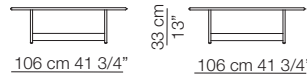

## TOKIO SMALL TABLE

Service Ø 40

Service 106 x 32

Tavolino 106 x 106  
Small table 106 x 106

Tavolino Ø 120  
Small table Ø 120

I colori sono da considerarsi puramente indicativi / Colors are to be considered as purely indicative 2023 - Rev. 0.0 - Seven Salotti S.p.A - All rights reserved

Sizes, weights and finishes may change without previous notice. All dimensions are expressed in centimeters and inches. File CAD 2D-3D available on [www.arflex.com](http://www.arflex.com) For more information on product visit [www.arflex.com](http://www.arflex.com), or contact us at : [info@arflex.it](mailto:info@arflex.it)