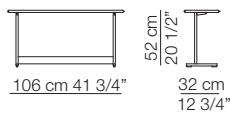

## TOKIO SMALL TABLE

Service Ø 40

Service 106 x 32

Tavolino 106 x 106  
Small table 106 x 106

Tavolino Ø 120  
Small table Ø 120

I colori sono da considerarsi puramente indicativi / Colors are to be considered as purely indicative 2023 - Rev. 0.0 - Seven Salotti S.p.A - All rights reserved

Sizes, weights and finishes may change without previous notice. All dimensions are expressed in centimeters and inches. File CAD 2D-3D available on [www.arflex.com](http://www.arflex.com) For more information on product visit [www.arflex.com](http://www.arflex.com), or contact us at : [info@arflex.it](mailto:info@arflex.it)