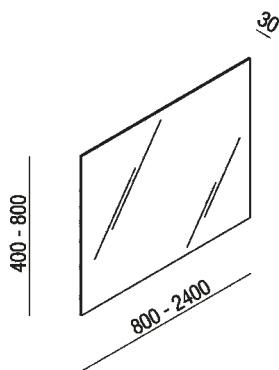

Mirror
ASPE_

RD Agape, 2012

Rectangular mirror with LED lighting and switch. Polished edge and safety film. Complete with fixing kit. The mirror is wall mounted by means of screws and wall plugs.

Profondit  : 3 cm 1" 1/8 inches

Note: Height: cm 40 / 120 Length: cm 35 / 240 Nudo LED is also available in a 110V version; simply add the letter U at the end of the code. The value of the mirrors is not compromised. Further to below listed measurements, customized sizes are possible, to be quoted separately.

Main dimensions